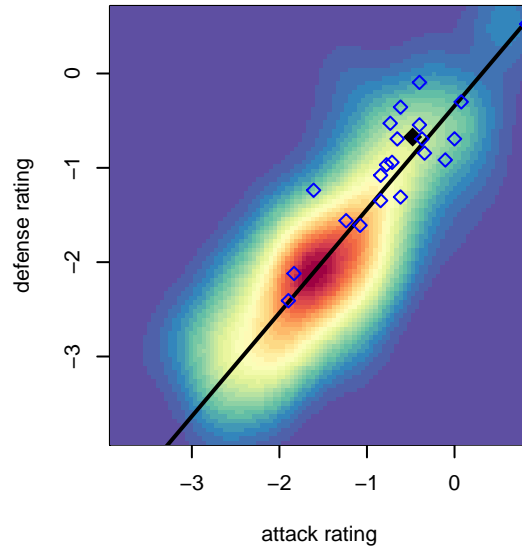

**attack and defense rating
relative to others at age
and all opponents in last 13 months**