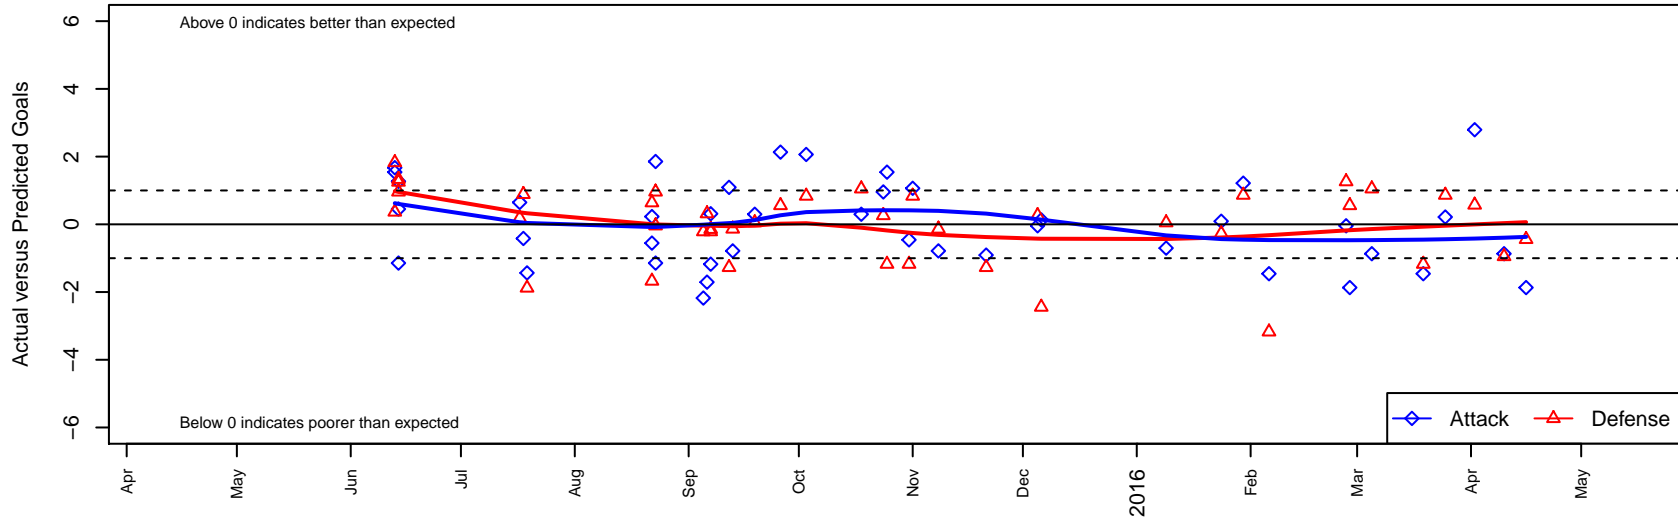

# Kitsap Alliance Red G04

Westsound FC  
 Silverdale, WA  
 G04 total strength=634  
 attack=0.62 defense=0.51  
 fall league = RCL G04 Div 2  
 spr league = Win RCL G04 Div 2  
 notes= A

alt names used:  
 KAFC G04A  
 Kitsap Alliance FC G04 A  
 KITSAP ALLIANCE FC G04 A (WA)  
 Kitsap Alliance FC G04A  
 Kitsap Alliance FC G04A  
 Kitsap Alliance FC G04 A  
 Kitsap Alliance FC G04 A

**Kitsap Alliance Red G04**  
 Dots are actual minus expected GF (blue circles) and GA (red triangles).  
 Blue line is smoothed change in attack strength. Red is smoothed change in defense strength.

**attack and defense variance (black dot)  
relative to other teams  
and top 10 in region**