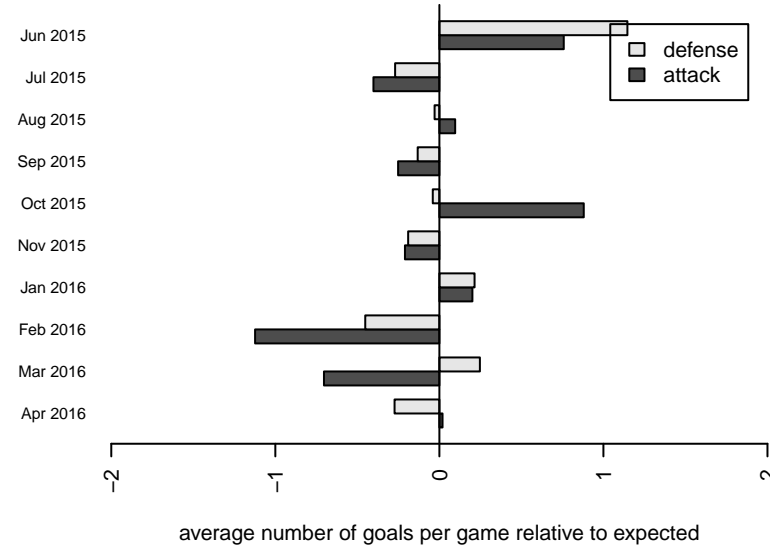

Performance relative to 13 month average