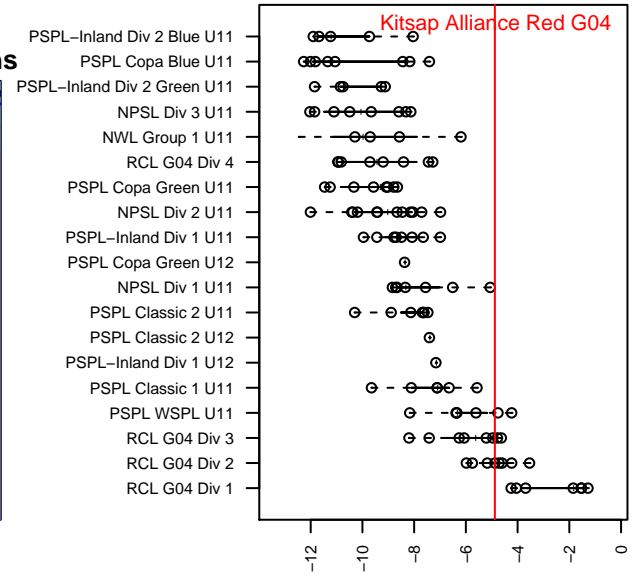

**attack and defense rating
relative to others at age
and all opponents in last 13 months**