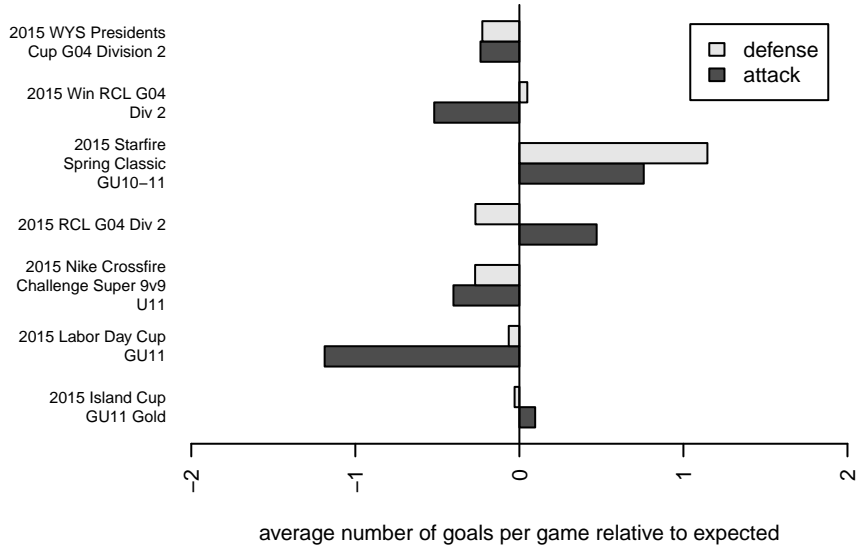

Performance relative to 13 month average